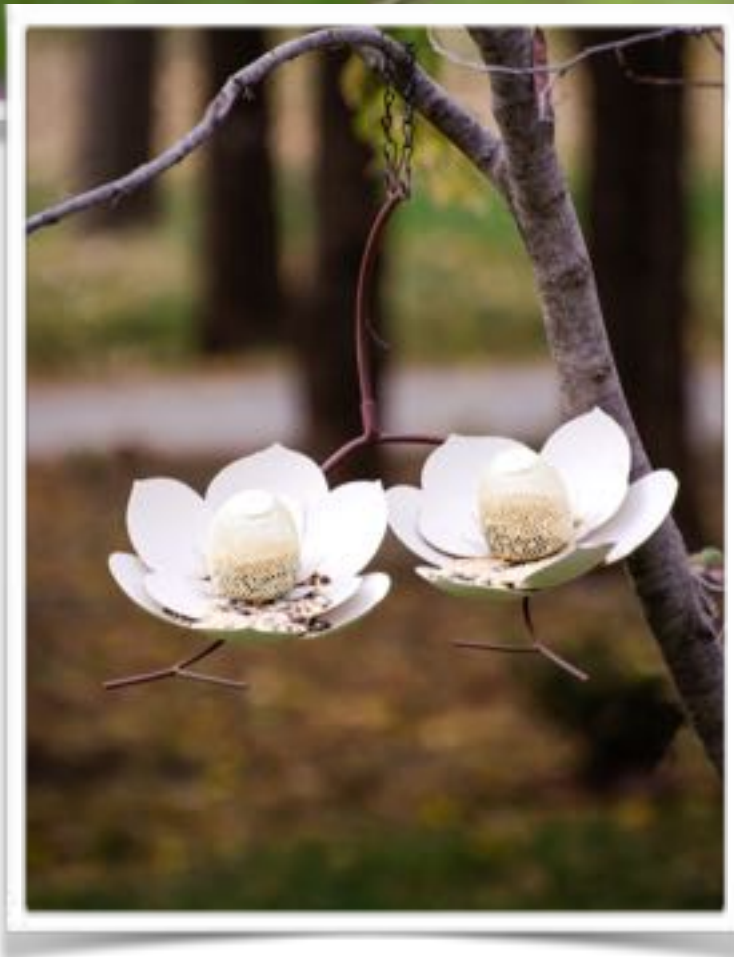

Bird Feeder

- Fills from the top, seed empties onto the petals
- Uses a variety of seed types
- Perch for easy access on the front
- Hangs via a "no-twist" connector/cable

Durable

- Steel Construction
- 100% Powder Coated
- Resistant to rust/corrosion

Realistic

- Stylized to represent the real flower
- 12"W x 6"H (each flower)

Bird Feeder

- Fills from the top, seed empties onto the petals
- Uses a variety of seed types
- Perch for easy access on the front
- Hangs via a "no-twist" connector/cable